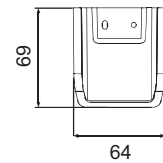

# Abmessungen CS-TZ60/71ZKEW

<Top View>

<Side View>

<Front View>

<Side View>

<Bottom View>

<Remote Control>

<Rear View>

<Remote Control Holder>

Relative position between the indoor unit and the installation plate <Front View>

Unit: mm