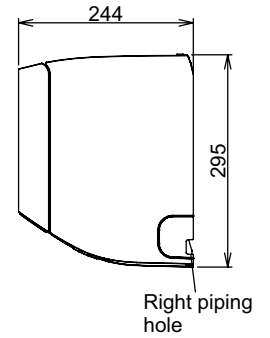

# Abmessungen CS-TZ60/71ZKEW

<Top View>

<Side View>

<Front View>

<Side View>

<Bottom View>

<Remote Control>

<Rear View>

<Remote Control Holder>

Relative position between the indoor unit and the installation plate <Front View>

Unit: mm