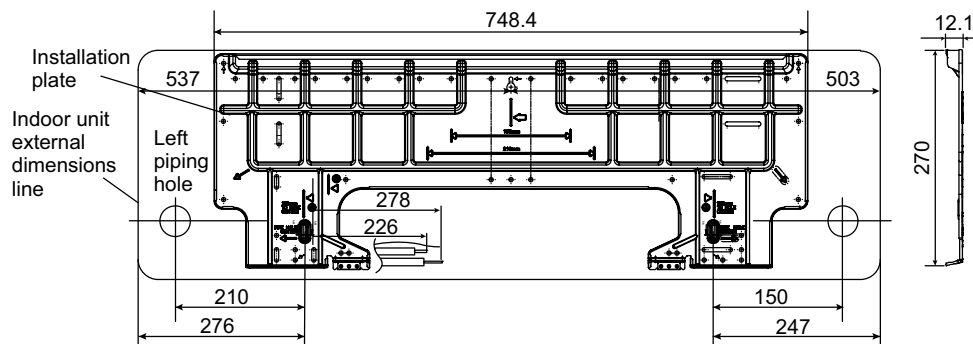

# Abmessungen CS-TZ60/71ZKEW

<Top View>

<Side View>

<Front View>

<Side View>

<Bottom View>

<Remote Control>

<Rear View>

<Remote Control Holder>

Relative position between the indoor unit and the installation plate <Front View>

Unit: mm