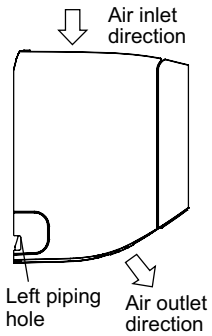

# Abmessungen CS-TZ60/71ZKEW

<Top View>

<Side View>

<Front View>

<Side View>

<Bottom View>

<Remote Control>

<Rear View>

<Remote Control Holder>

Relative position between the indoor unit and the installation plate <Front View>

Unit: mm