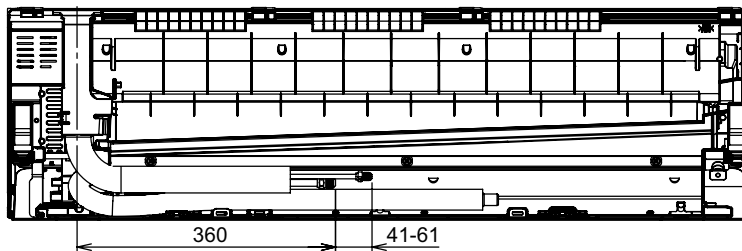

# Abmessungen CS-TZ60/71ZKEW

<Top View>

<Side View>

<Front View>

<Side View>

<Bottom View>

<Remote Control>

<Rear View>

<Remote Control Holder>

Relative position between the indoor unit and the installation plate <Front View>

Unit: mm