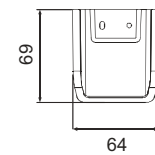

# Abmessungen CS-TZ20/25/35/42/50ZKEW

<Top View>

<Side View>

<Front View>

<Side View>

<Bottom View>

<Rear View>

<Remote Control>

<Remote Control Holder>

Relative position between the indoor unit and the installation plate <Front View>