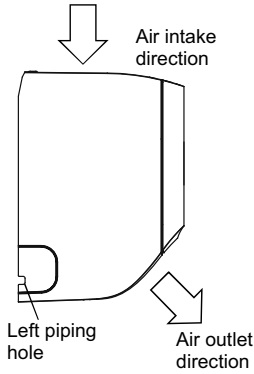

# Abmessungen CS-TZ20/25/35/42/50ZKEW

<Top View>

<Side View>

<Front View>

<Side View>

<Bottom View>

<Rear View>

<Remote Control>

<Remote Control Holder>

Relative position between the indoor unit and the installation plate <Front View>