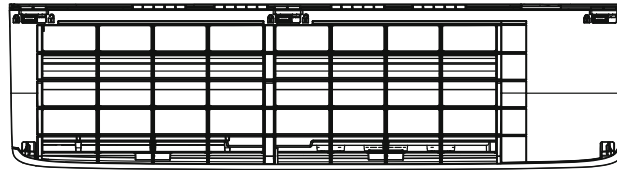

# Abmessungen CS-TZ20/25/35/42/50ZKEW

<Top View>

<Side View>

<Front View>

<Side View>

<Bottom View>

<Rear View>

<Remote Control>

<Remote Control Holder>

Relative position between the indoor unit and the installation plate <Front View>