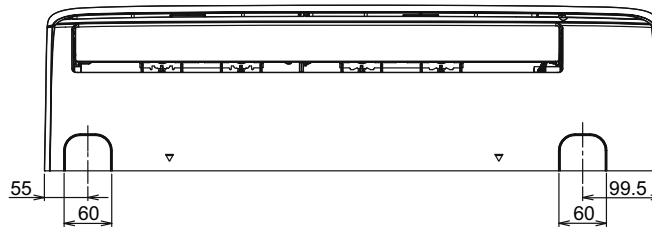

# Abmessungen CS-TZ20/25/35/42/50ZKEW

<Top View>

<Side View>

<Front View>

<Side View>

<Bottom View>

<Rear View>

<Remote Control>

<Remote Control Holder>

Relative position between the indoor unit and the installation plate <Front View>