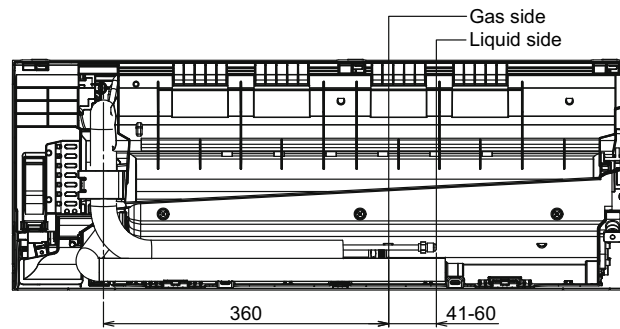

# Abmessungen CS-TZ20/25/35/42/50ZKEW

<Top View>

<Side View>

<Front View>

<Side View>

<Bottom View>

<Rear View>

<Remote Control>

<Remote Control Holder>

Relative position between the indoor unit and the installation plate <Front View>