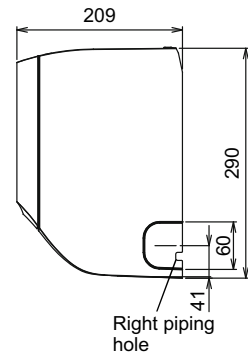

# Abmessungen CS-TZ20/25/35/42/50ZKEW

<Top View>

<Side View>

<Front View>

<Side View>

<Bottom View>

<Rear View>

<Remote Control>

<Remote Control Holder>

Relative position between the indoor unit and the installation plate <Front View>