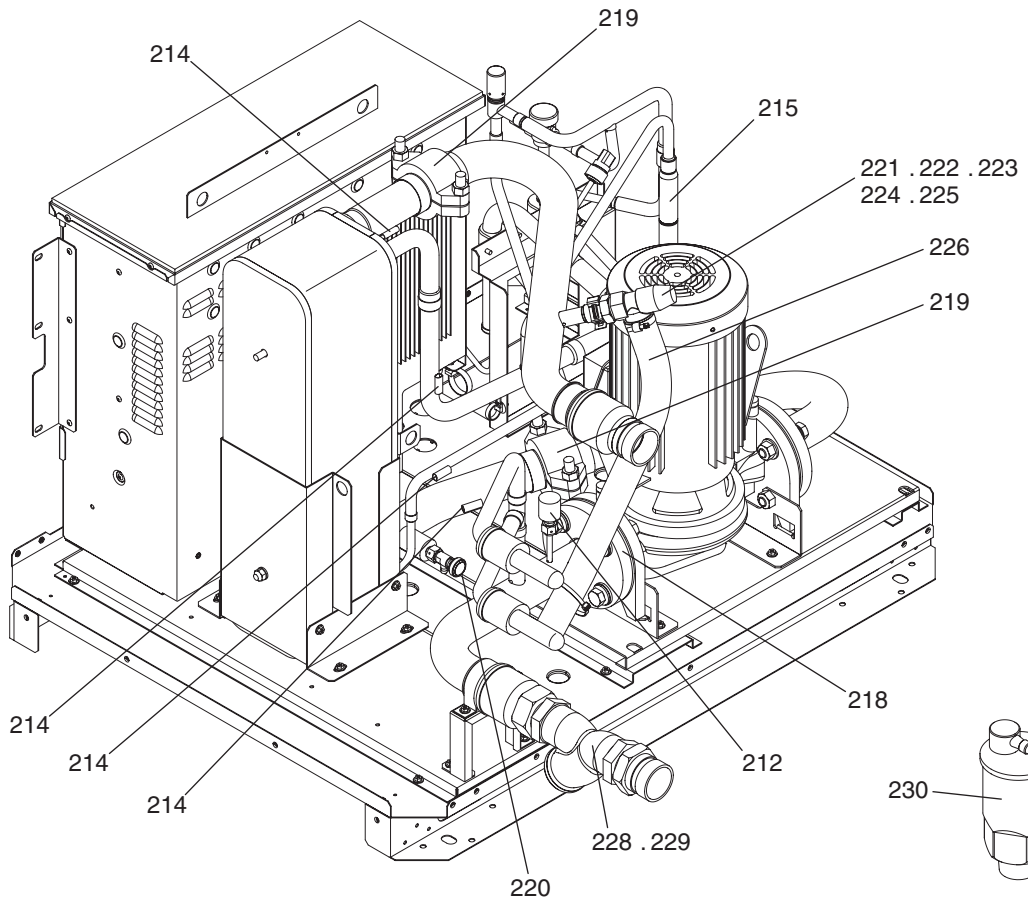

SERVICE PARTS LIST FOR MITSUBISHI ELECTRIC PACKAGED AIR-CONDITIONERS

Series : CMH-WM•V-A

For use with the R32

June 2019

BWE018330

INDEX
CMH-WM250V-A
CMH-WM350V-A
CMH-WM500V-A

CMH-WM250V-A
CMH-WM350V-A
CMH-WM500V-A

EXTERNAL PARTS

*1 77 H Screws (part No.109)

CMH-WM250V-A
CMH-WM350V-A
CMH-WM500V-A

FUNCTIONAL PARTS

CMH-WM250V-A
CMH-WM350V-A
CMH-WM500V-A

CONTROL BOX PARTS

mitsubishi
electric
corporation

BWE018330 (20190630)