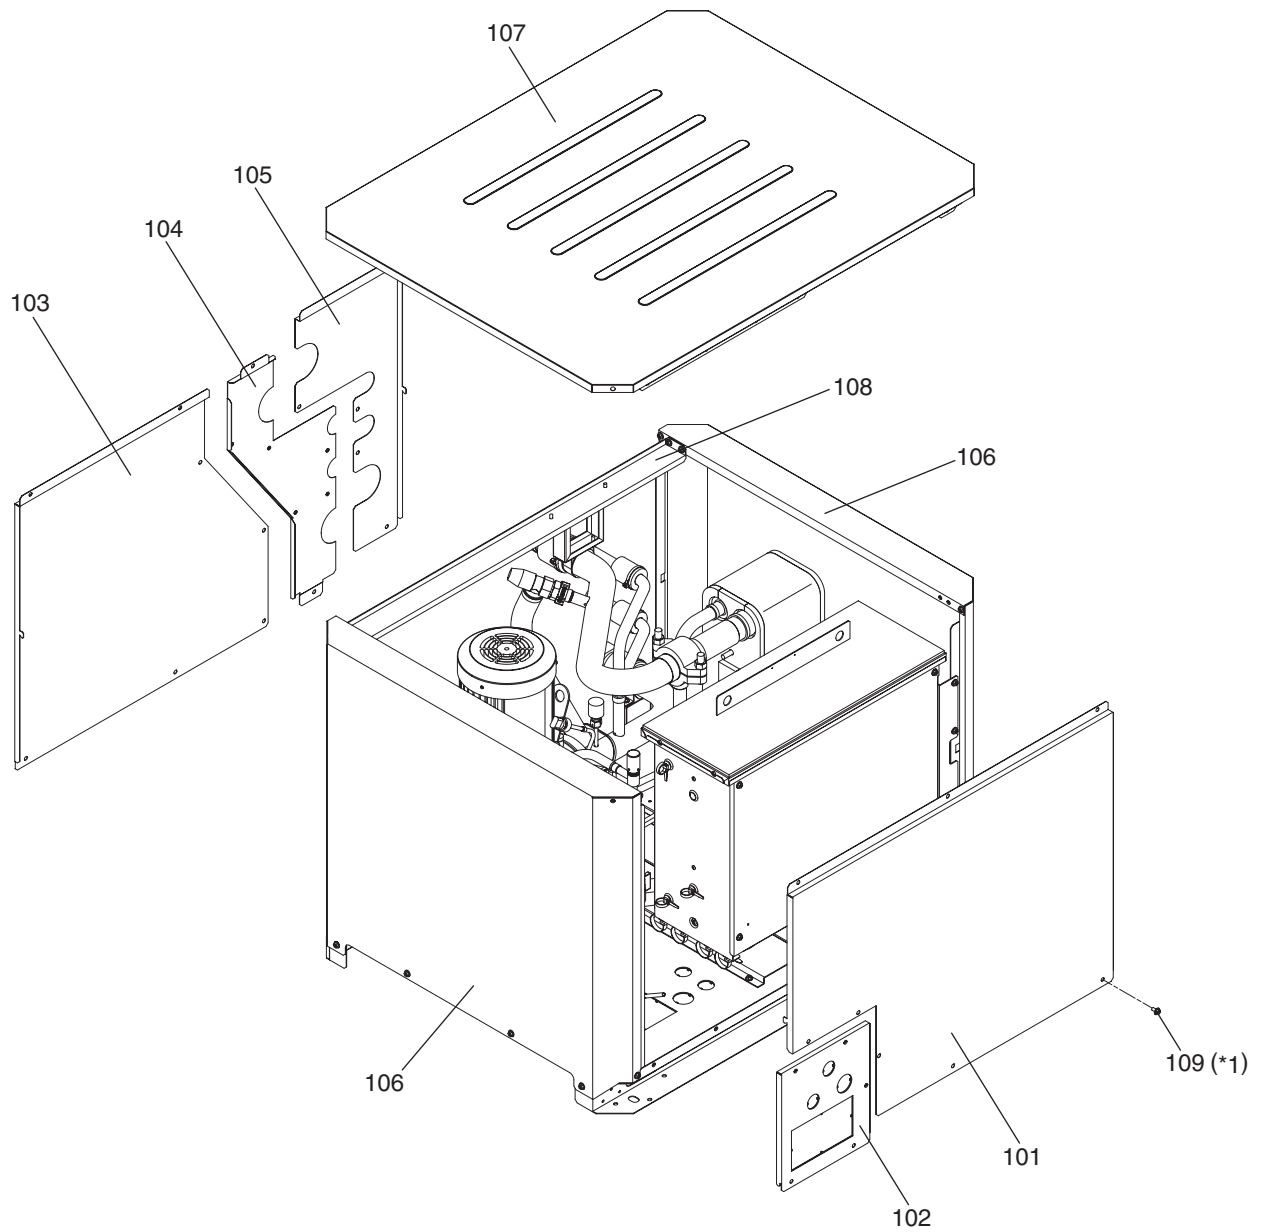

SERVICE PARTS LIST FOR MITSUBISHI ELECTRIC PACKAGED AIR-CONDITIONERS

Series : CMH-WM•V-A

For use with the R32

June 2019

BWE018330

INDEX
CMH-WM250V-A
CMH-WM350V-A
CMH-WM500V-A

CMH-WM250V-A
CMH-WM350V-A
CMH-WM500V-A

EXTERNAL PARTS

*1 77 H Screws (part No.109)

CMH-WM250V-A
CMH-WM350V-A
CMH-WM500V-A

FUNCTIONAL PARTS

CMH-WM250V-A
CMH-WM350V-A
CMH-WM500V-A

CONTROL BOX PARTS

mitsubishi
electric
corporation

BWE018330 (20190630)