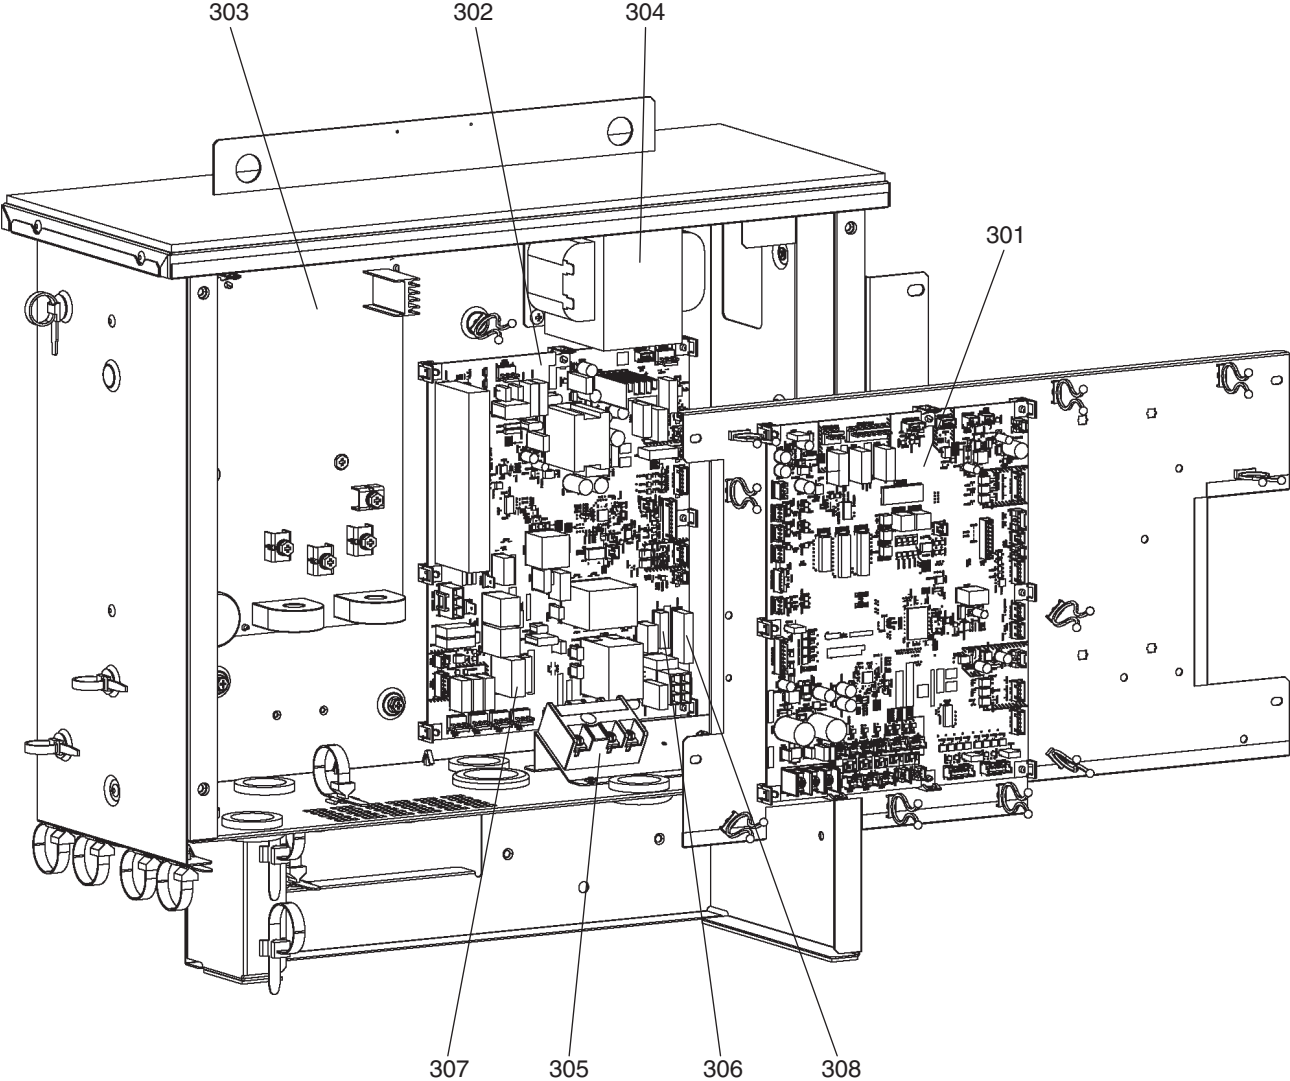

SERVICE PARTS LIST FOR MITSUBISHI ELECTRIC PACKAGED AIR-CONDITIONERS

Series : CMH-WM•V-A

For use with the R32

June 2019

BWE018330

INDEX
CMH-WM250V-A
CMH-WM350V-A
CMH-WM500V-A

CMH-WM250V-A
CMH-WM350V-A
CMH-WM500V-A

EXTERNAL PARTS

*1 77 H Screws (part No.109)

CMH-WM250V-A
CMH-WM350V-A
CMH-WM500V-A

FUNCTIONAL PARTS

CMH-WM250V-A
CMH-WM350V-A
CMH-WM500V-A

CONTROL BOX PARTS

mitsubishi
electric
corporation

BWE018330 (20190630)