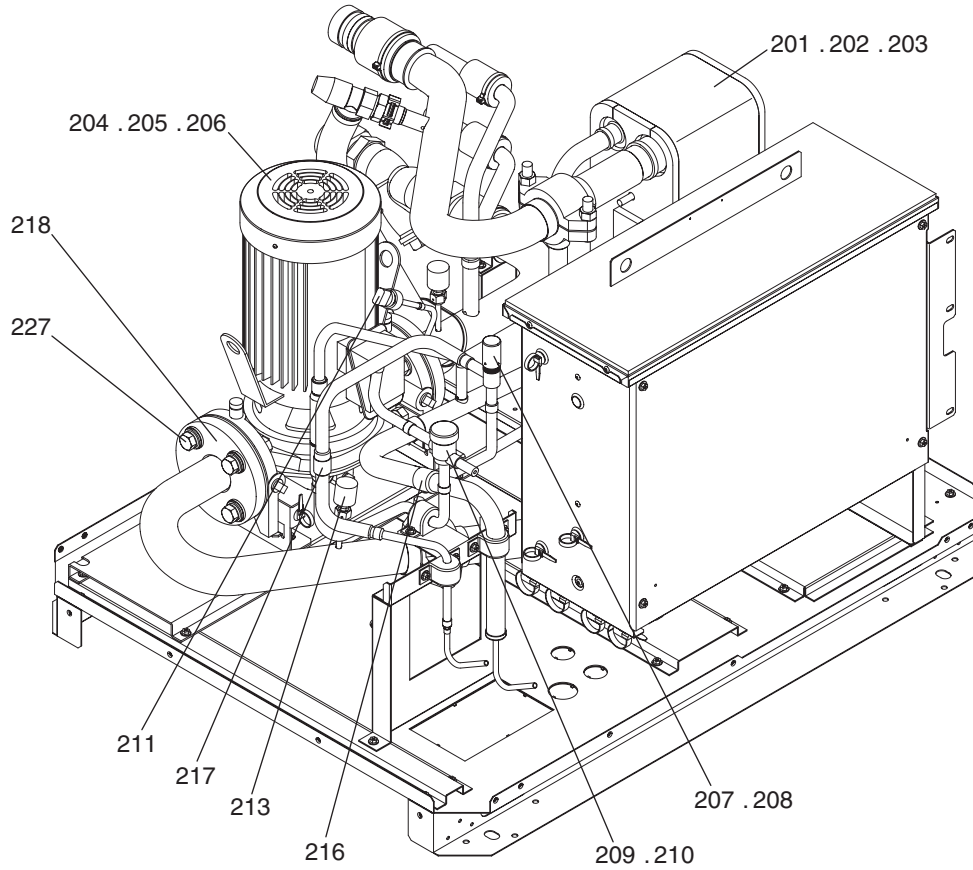

SERVICE PARTS LIST FOR MITSUBISHI ELECTRIC PACKAGED AIR-CONDITIONERS

Series : CMH-WM•V-A

For use with the R32

June 2019

BWE018330

INDEX
CMH-WM250V-A
CMH-WM350V-A
CMH-WM500V-A

CMH-WM250V-A
CMH-WM350V-A
CMH-WM500V-A

EXTERNAL PARTS

*1 77 H Screws (part No.109)

CMH-WM250V-A
CMH-WM350V-A
CMH-WM500V-A

FUNCTIONAL PARTS

CMH-WM250V-A
CMH-WM350V-A
CMH-WM500V-A

CONTROL BOX PARTS

mitsubishi
electric
corporation

BWE018330 (20190630)